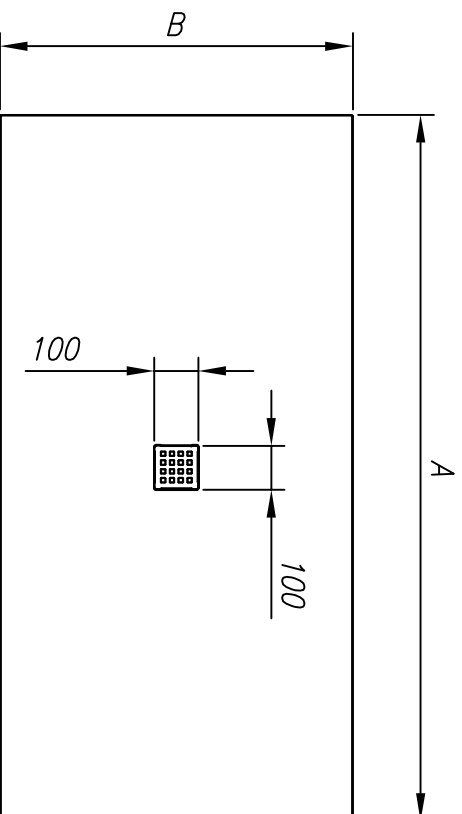

shower tray from cast marble

Duschwanne aus Gussmarmor

	A	B
HORA STONE 100x80	1000	800
HORA STONE 120x80	1200	800
HORA STONE 120x90	1200	900

installation
Einbau